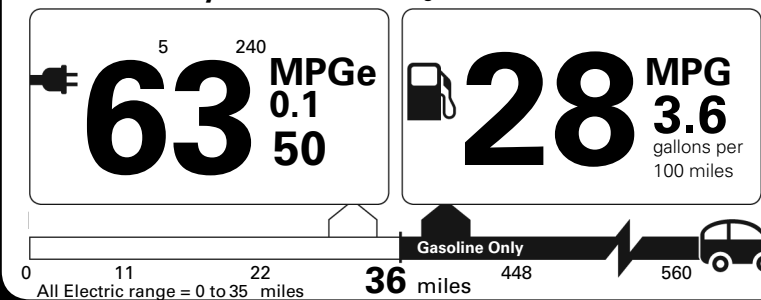

Fuel Economy and Environment

Plug-In Hybrid Vehicle
 Electricity-Gasoline

Fuel Economy Small SUV 4WD range from 14 to 129 MPGe. The best vehicle rates 132 MPGe.

You save
\$ 1,000
 in fuel costs
 over 5 years
 compared to the
 average new vehicle.